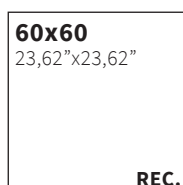

DORIA

NEW
2022

COMPACGLASS
GRES PORCELÁNICO ESMALTADO · GLAZED PORCELAIN TILES · GRÈS CÉRAMÉ ÉMAILLÉ

Formatos / Sizes / Formats

● Doria	Bianco	60x120	Rec.	M74	017.250.0150.10382	
● Doria	Bianco	60,8x60,8		M30	015.440.0150.10382	
● Doria	Bianco	60x60	Rec.	M39	017.840.0150.10382	