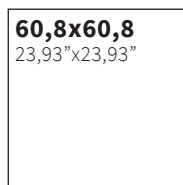

DORIA

NEW
2022

COMPACGLASS
GRES PORCELÁNICO ESMALTADO · GLAZED PORCELAIN TILES · GRÈS CÉRAMÉ ÉMAILLÉ

Formatos / Sizes / Formats

● Doria	Bianco	60x120	Rec.	M74	017.250.0150.10382	
● Doria	Bianco	60,8x60,8		M30	015.440.0150.10382	
● Doria	Bianco	60x60	Rec.	M39	017.840.0150.10382	